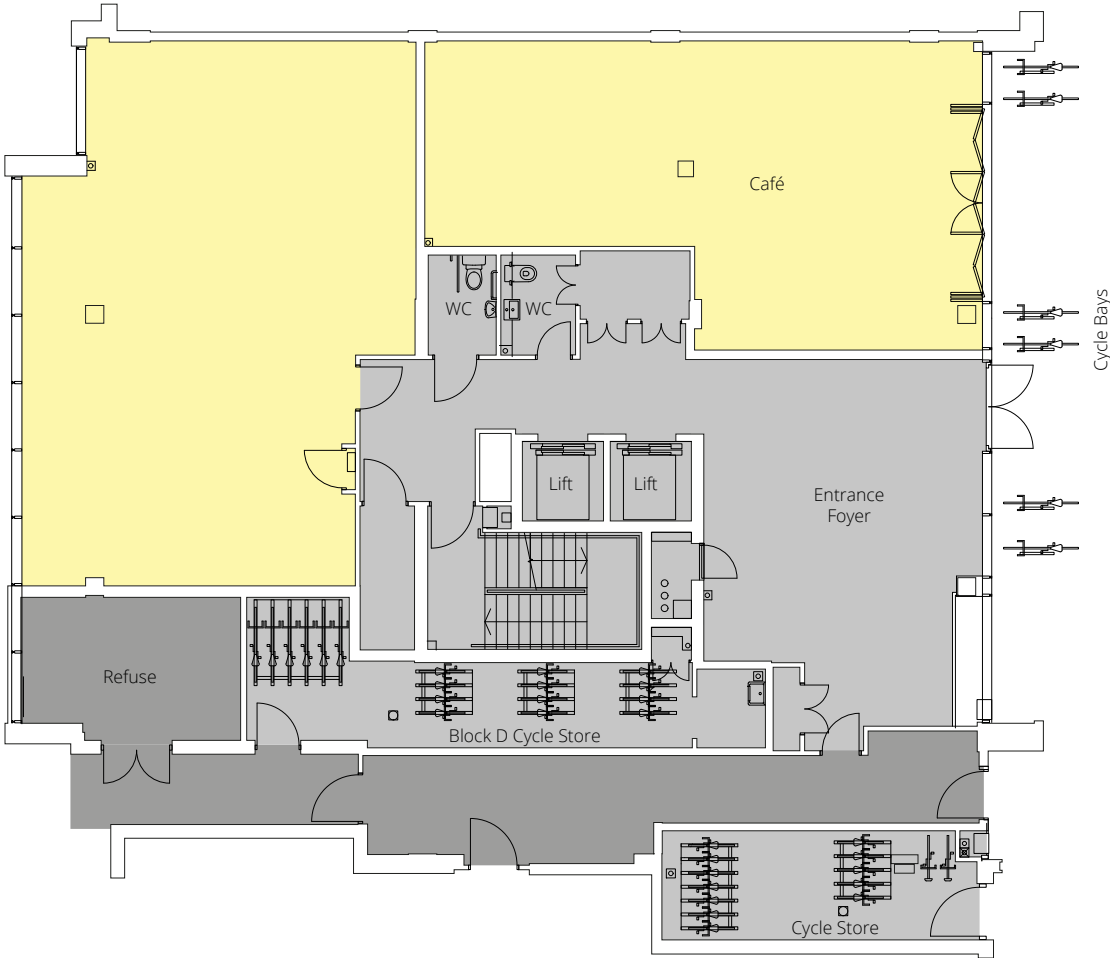

Ground Floor

Floor Plan

1,774 sq ft 165 sq m
 Of which 757 sq ft can be café

5th Office	
4th Office	Residential
3rd Office	Residential
2nd Office	Residential
1st Office	Residential
G Office / Café	Office / Retail
LG Office	Plant