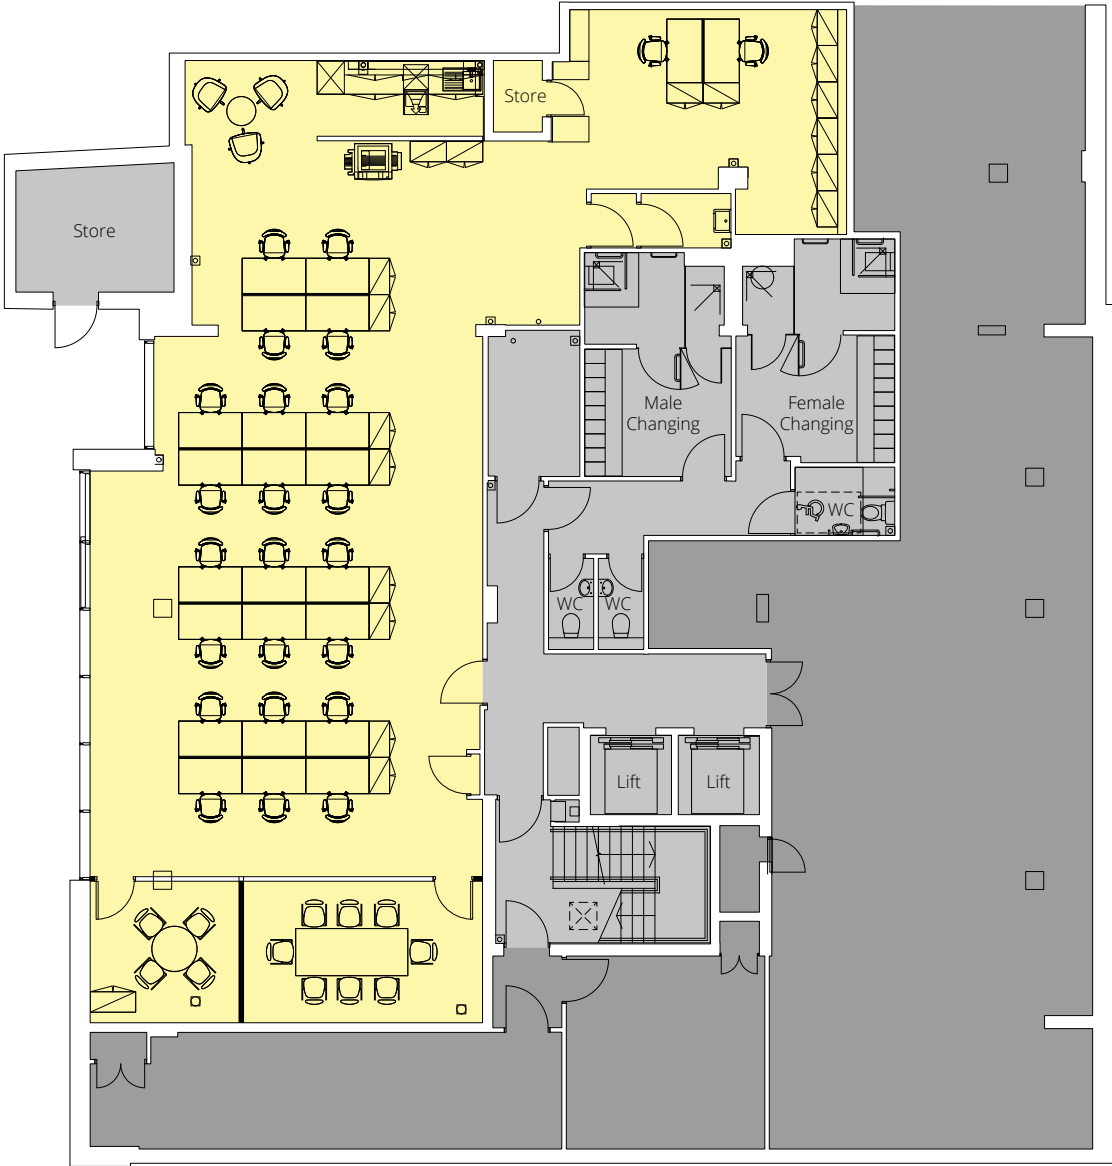

Lower Ground Floor

Space Plan

Office Space

1,969 sq ft

183 sq m

Retail Space

2,411 sq ft

224 sq m

5th Office	
4th Office	Residential
3rd Office	Residential
2nd Office	Residential
1st Office	Residential
G Office / Café	Office / Retail
LG Office	Plant