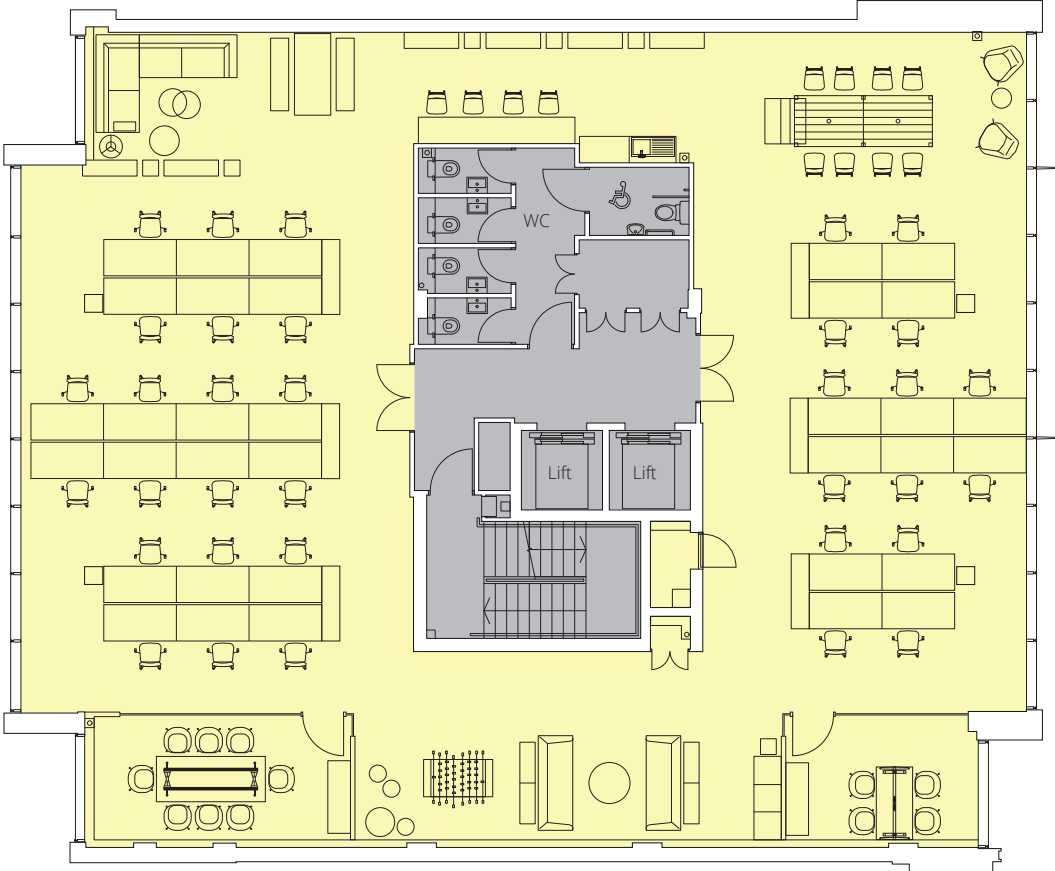

# 1st - 3rd Floor

## Space Plan

3,498 sq ft    325 sq m

5th Office	
4th Office	Residential
3rd Office	Residential
2nd Office	Residential
1st Office	Residential
G Office / Café	Office / Retail
LG Office	Plant